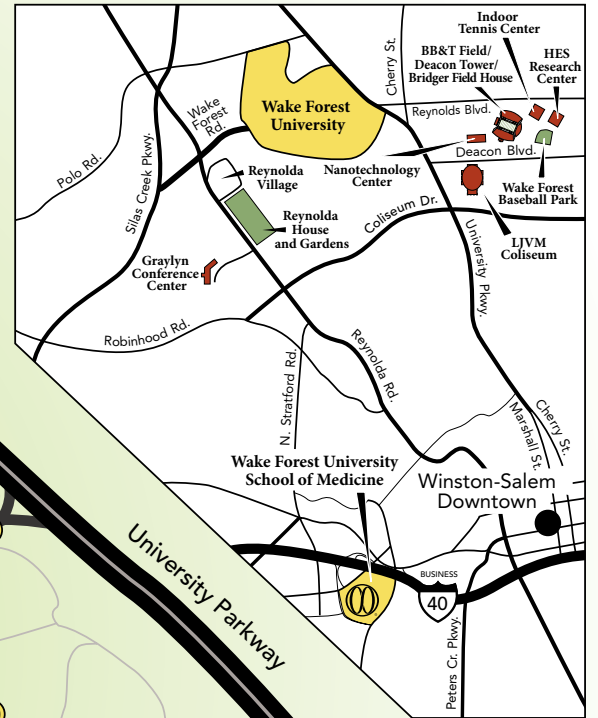

Area Map

To BB&T Field, Bridger Field House, Deacon Tower, Indoor Tennis Center, LJVM Coliseum and Wake Forest Baseball Park

To Reynolda Road, Silas Creek Pkwy. and I-40 Business/Bypass