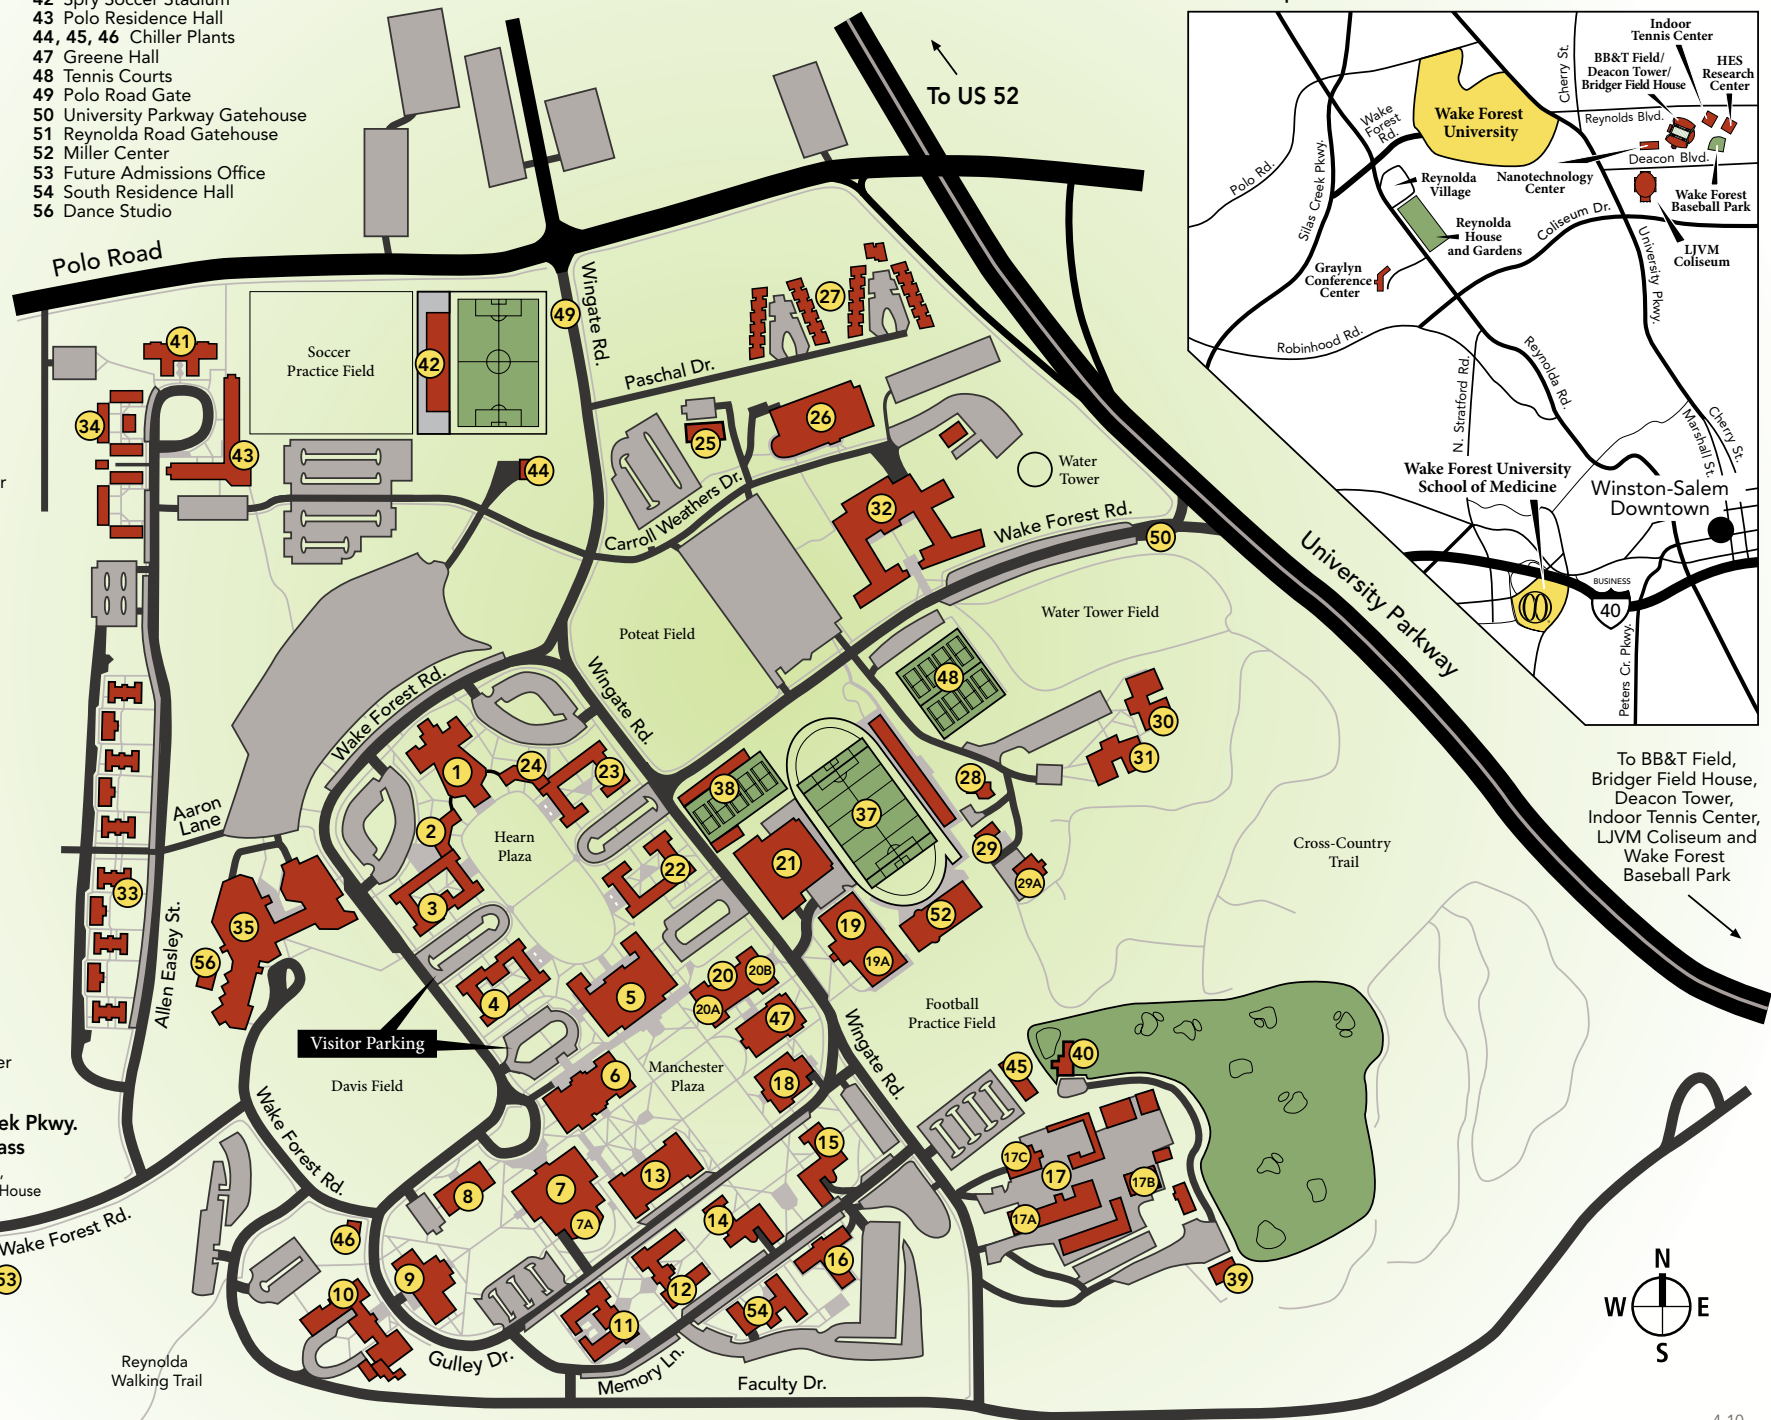

- 1 Wait Chapel/Wingate Hall
- 2 Efirid Residence Hall
- 3 Taylor Residence Hall
- Bookstore
- Campus Grounds
- 4 Davis Residence Hall
- Subway
- University Police
- Satellite Office
- 5 Reynolda Hall
- Cafeteria
- Magnolia Room
- 6 Benson University Center
- Pugh Auditorium
- Food Court, Shorty's
- 7 Z. Smith Reynolds Library
- Starbucks
- 7A Wilson Wing
- 8 Olin Physical Laboratory
- 9 Salem Hall
- 10 Winston Hall
- 11 Luter Residence Hall
- 12 Babcock Residence Hall
- 13 Tribble Hall
- 14 Johnson Residence Hall
- 15 Bostwick Residence Hall
- 16 Collins Residence Hall
- 17 Facilities Management
- 17A University Police
- Parking Management
- 17B University Photographer
- 17C Central Heating Plant
- 18 Carswell Hall
- 19 Manchester Athletic Center
- 19A Pruitt Football Center
- 20 Calloway Center
- 20A Manchester Hall
- 20B Kirby Hall
- 21 Reynolds Gymnasium
- Student Health Service
- 22 Kitchin Residence Hall
- Deacon Shop
- 23 Poteat Residence Hall
- UPS Store
- 24 Huffman Residence Hall
- 25 Townhouse Apartments
- 26 Information Systems
- 27 Residential Community
- 28 WFDD Radio Station
- 29 Museum of Anthropology
- 29A Anthropology Lab
- 30 Piccolo Residence Hall
- 31 Palmer Residence Hall
- 32 Worrell Professional Center
- 33 North Campus Apartments
- 34 Student Apartments
- 35 Scales Fine Arts Center
- Mainstage Theatre
- Hanes Art Gallery
- Brendle Recital Hall
- 36 Starling Hall/Welch Center
- 37 Kentner Stadium
- 38 Leighton Tennis Stadium
- 39 Dianne Dailey Golf Learning Center
- 40 Haddock Golf Center
- 41 Martin Residence Hall
- 42 Spry Soccer Stadium
- 43 Polo Residence Hall
- 44, 45, 46 Chiller Plants
- 47 Greene Hall
- 48 Tennis Courts
- 49 Polo Road Gate
- 50 University Parkway Gatehouse
- 51 Reynolda Road Gatehouse
- 52 Miller Center
- 53 Future Admissions Office
- 54 South Residence Hall
- 56 Dance Studio

Area Map